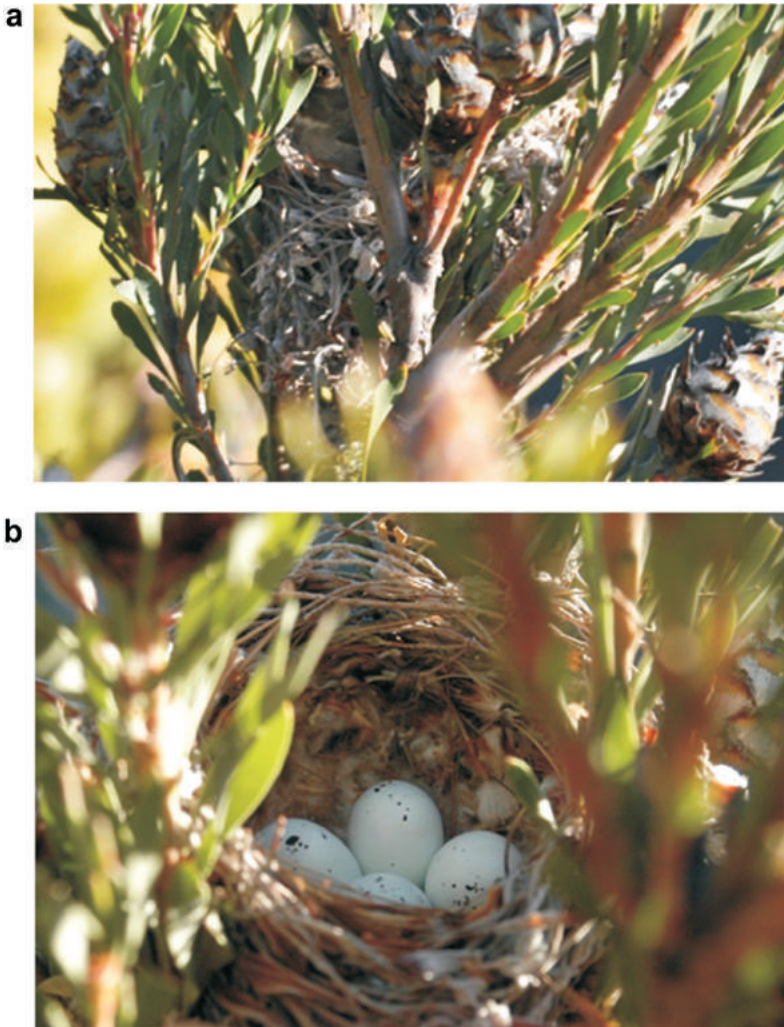

## Online supplement to:

Lee, A.T.K. & Barnard, P. 2014. Aspects of the ecology and morphology of the protea seedeater, *Crithagra leucopterus*, a little-known Fynbos endemic. *African Zoology* **49**(2): 295–300.

**Fig. S2.** Protea seedeater nest; in (a) an adult protea seedeater can just be seen brooding on a nest in a *Leucadendron rubrum*. The second photo (b) shows the four eggs, with reddish markings.